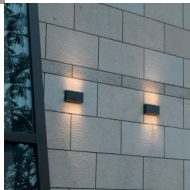

Decorative Wall Lamp

Modernize the Lighting of your property!

Rating: Not Rated Yet

Price
$189.00

$159.00

$159.00

$-30.00

24 h
*****

[Ask a question about this product](#)

Manufacturer: [BLU LED](#)